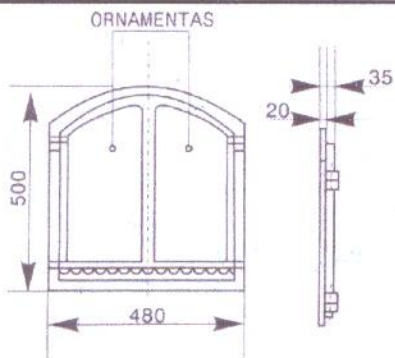

Ash box doors

Size:

Inside 290x135

Outside 315x160

Kitchen stove hot plates

Tipas	D ₁ mm	D ₂ mm
1	252	216
2	292	256
3	332	296

Size: d 332mm
d 292mm
d 252mm

Grate

Oven

Big oven

Baking oven doors with glass

**Size: Inside 440x230mm
Outside 495x285 mm**

Baking oven doors

**Size: Inside 440x230mm
Outside 495x285 mm**

Cleaning doors

**Size:
150x150mm**

Ash dump

**Size:
196x240mm**

Ash place door

**Size
174x174mm**

Kitchen stove doors with glass

Size:
371x314 mm

Kitchen stove doors with glass

Size:
275x375mm

Fireplace doors

Size:
480x500mm