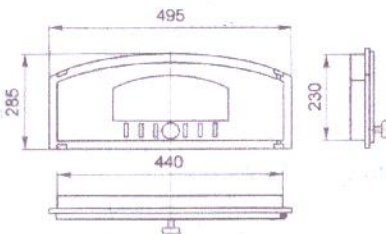

Size:
250x290mm

Grates

Size:
135x245mm
135x290mm

Grates

Size:
200x290mm
200x300mm

UAB Panevėžio ketus
+37069839465

Kitchen stove doors

Size:
275x375mm

Kitchen stove doors

Size:
330x440mm

Oven doors

Size:
290x415mm

TIPAS	L	B	C	L
I	690	400	168	332
II	795	460	193	370

Kitchen stove cooking plates

Size:
Big 460x795mm
Small 400x685mm

Oven with glass

Oven

Big oven

Baking oven doors with glass

**Size: Inside 440x230mm
Outside 495x285 mm**

Baking oven doors

**Size: Inside 440x230mm
Outside 495x285 mm**

Cleaning doors

**Size:
150x150mm**

Ash dump

**Size:
196x240mm**

Ash place door

**Size
174x174mm**

Kitchen stove doors with glass

Size:
371x314 mm

Kitchen stove doors with glass

Size:
275x375mm