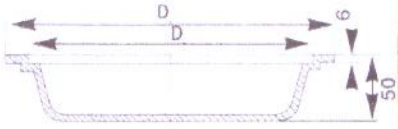

Ash box doors

Size:

Inside 290x135

Outside 315x160

Kitchen stove hot plates

Tipas	D ₁ mm	D ₂ mm
1	252	216
2	292	256
3	332	296

Size: d 332mm
d 292mm
d 252mm

Grate

Size:
250x290mm

Grates

Size:
135x245mm
135x290mm

Grates

Size:
200x290mm
200x300mm

UAB Panevėžio ketus
+37069839465

Kitchen stove doors

Size:
275x375mm

Oven

Big oven

Baking oven doors with glass

**Size: Inside 440x230mm
Outside 495x285 mm**

Baking oven doors

**Size: Inside 440x230mm
Outside 495x285 mm**

Cleaning doors

**Size:
150x150mm**

Ash dump

**Size:
196x240mm**

Ash place door

**Size
174x174mm**

Kitchen stove doors with glass

Size:
371x314 mm

Kitchen stove doors with glass

Size:
275x375mm