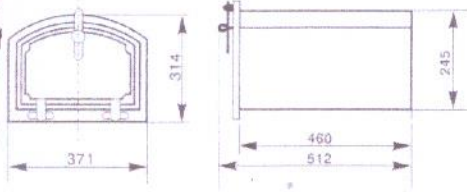

Size:
250x290mm

Grates

Size:
135x245mm
135x290mm

Grates

Size:
200x290mm
200x300mm

UAB Panevėžio ketus
+37069839465

Kitchen stove doors

Size:
275x375mm

Kitchen stove doors

Size:
330x440mm

Oven doors

Size:
290x415mm

TIPAS	L	B	C	L
I	690	400	168	332
II	795	460	193	370

Kitchen stove cooking plates

Size:
Big 460x795mm
Small 400x685mm

Oven with glass

Oven

Big oven

Baking oven doors with glass

**Size: Inside 440x230mm
Outside 495x285 mm**

Baking oven doors

**Size: Inside 440x230mm
Outside 495x285 mm**

Cleaning doors

**Size:
150x150mm**

Ash dump

**Size:
196x240mm**

Ash place door

**Size
174x174mm**

Kitchen stove doors with glass

Size:
371x314 mm

Kitchen stove doors with glass

Size:
275x375mm