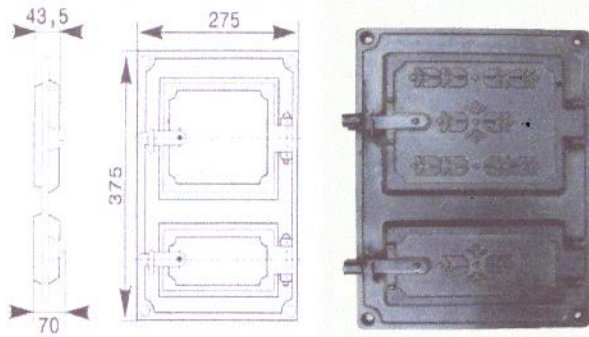

Size:
250x290mm

Grates

Size:
135x245mm
135x290mm

Grates

Size:
200x290mm
200x300mm

UAB Panevėžio ketus
+37069839465

Kitchen stove doors

Size:
275x375mm

Kitchen stove doors

Size:
330x440mm

Oven doors

Size:
290x415mm

TIPAS	L	B	C	L
I	690	400	168	332
II	795	460	193	370

Kitchen stove cooking plates

Size:
Big 460x795mm
Small 400x685mm

Oven with glass

Oven

Big oven

Baking oven doors with glass

**Size: Inside 440x230mm
Outside 495x285 mm**

Baking oven doors

**Size: Inside 440x230mm
Outside 495x285 mm**

Cleaning doors

**Size:
150x150mm**

Ash dump

**Size:
196x240mm**

Ash place door

**Size
174x174mm**

Kitchen stove doors with glass

Size:
371x314 mm

Kitchen stove doors with glass

Size:
275x375mm