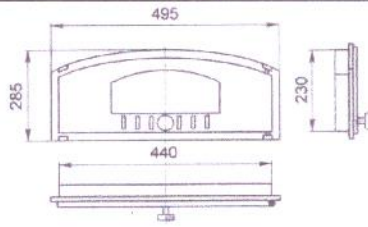

Size:
250x290mm

Grates

Size:
135x245mm
135x290mm

Grates

Size:
200x290mm
200x300mm

UAB Panevėžio ketus
+37069839465

Kitchen stove doors

Size:
275x375mm

Kitchen stove doors

Size:
330x440mm

Oven doors

Size:
290x415mm

TIPAS	L	B	C	L
I	690	400	168	332
II	795	460	193	370

Kitchen stove cooking plates

Size:
Big 460x795mm
Small 400x685mm

Oven with glass

Oven

Big oven

Baking oven doors with glass

**Size: Inside 440x230mm
Outside 495x285 mm**

Baking oven doors

**Size: Inside 440x230mm
Outside 495x285 mm**

Cleaning doors

**Size:
150x150mm**

Ash dump

**Size:
196x240mm**

Ash place door

**Size
174x174mm**

Kitchen stove doors with glass

Size:
371x314 mm

Kitchen stove doors with glass

Size:
275x375mm