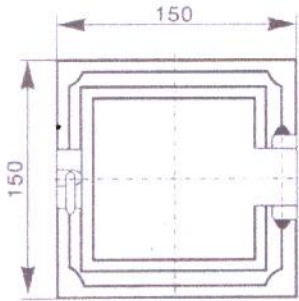

Kitchen stove doors

Size:
330x440mm

Oven doors

Size:
290x415mm

TIPAS	L	B	C	L
I	690	400	168	332
II	795	460	193	370

Kitchen stove cooking plates

Size:
Big 460x795mm
Small 400x685mm

Oven with glass

Oven

Big oven

Baking oven doors with glass

**Size: Inside 440x230mm
Outside 495x285 mm**

Baking oven doors

**Size: Inside 440x230mm
Outside 495x285 mm**

Cleaning doors

**Size:
150x150mm**

Ash dump

**Size:
196x240mm**

Ash place door

**Size
174x174mm**

Kitchen stove doors with glass

Size:
371x314 mm

Kitchen stove doors with glass

Size:
275x375mm

Fireplace doors

Size:
480x500mm