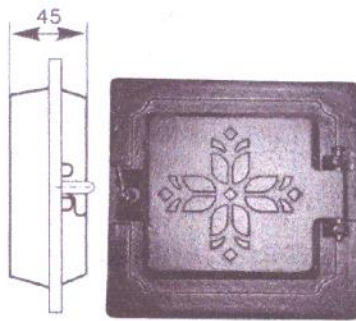

Kitchen stove doors

Size:
330x440mm

Oven doors

Size:
290x415mm

TIPAS	L	B	C	L
I	690	400	168	332
II	795	460	193	370

Kitchen stove cooking plates

Size:
Big 460x795mm
Small 400x685mm

Oven with glass

Oven

Big oven

Baking oven doors with glass

**Size: Inside 440x230mm
Outside 495x285 mm**

Baking oven doors

**Size: Inside 440x230mm
Outside 495x285 mm**

Cleaning doors

**Size:
150x150mm**

Ash dump

**Size:
196x240mm**

Ash place door

**Size
174x174mm**

Kitchen stove doors with glass

Size:
371x314 mm

Kitchen stove doors with glass

Size:
275x375mm

Fireplace doors

Size:
480x500mm