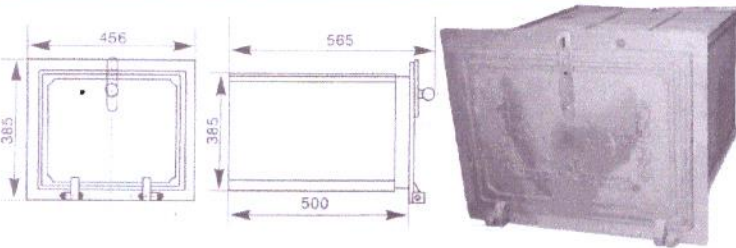

Kitchen stove doors

Size:
330x440mm

Oven doors

Size:
290x415mm

TIPAS	L	B	C	L
I	690	400	168	332
II	795	460	193	370

Kitchen stove cooking plates

Size:
Big 460x795mm
Small 400x685mm

Oven with glass

Oven

Big oven

Baking oven doors with glass

**Size: Inside 440x230mm
Outside 495x285 mm**

Baking oven doors

**Size: Inside 440x230mm
Outside 495x285 mm**

Cleaning doors

**Size:
150x150mm**

Ash dump

**Size:
196x240mm**

Ash place door

**Size
174x174mm**

Kitchen stove doors with glass

Size:
371x314 mm

Kitchen stove doors with glass

Size:
275x375mm