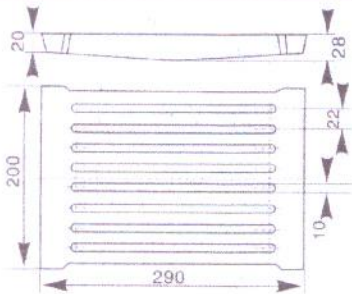

Ash box doors

Size:

Inside 290x135

Outside 315x160

Kitchen stove hot plates

Tipas	D ₁ mm	D ₂ mm
1	252	216
2	292	256
3	332	296

Size: d 332mm
d 292mm
d 252mm

Grate

Size:
250x290mm

Grates

Size:
135x245mm
135x290mm

Grates

Size:
200x290mm
200x300mm

UAB Panevėžio ketus
+37069839465

Kitchen stove doors

Size:
275x375mm

Oven

Big oven

Baking oven doors with glass

**Size: Inside 440x230mm
Outside 495x285 mm**

Baking oven doors

**Size: Inside 440x230mm
Outside 495x285 mm**

Cleaning doors

**Size:
150x150mm**

Ash dump

**Size:
196x240mm**

Ash place door

**Size
174x174mm**

Kitchen stove doors with glass

Size:
371x314 mm

Kitchen stove doors with glass

Size:
275x375mm