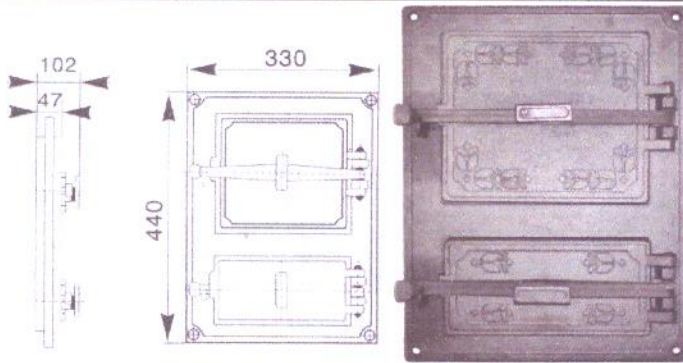

Size:
250x290mm

Grates

Size:
135x245mm
135x290mm

Grates

Size:
200x290mm
200x300mm

UAB Panevėžio ketus
+37069839465

Kitchen stove doors

Size:
275x375mm

Kitchen stove doors

Size:
330x440mm

Oven doors

Size:
290x415mm

TIPAS	L	B	C	L
I	690	400	168	332
II	795	460	193	370

Kitchen stove cooking plates

Size:
Big 460x795mm
Small 400x685mm

Oven with glass

Oven

Big oven

Baking oven doors with glass

**Size: Inside 440x230mm
Outside 495x285 mm**

Baking oven doors

**Size: Inside 440x230mm
Outside 495x285 mm**

Cleaning doors

**Size:
150x150mm**

Ash dump

**Size:
196x240mm**

Ash place door

**Size
174x174mm**

Kitchen stove doors with glass

Size:
371x314 mm

Kitchen stove doors with glass

Size:
275x375mm