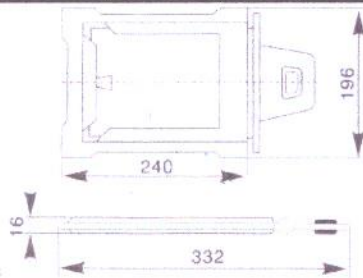

Ash box doors

Size:

Inside 290x135

Outside 315x160

Kitchen stove hot plates

Tipas	D ₁ mm	D ₂ mm
1	252	216
2	292	256
3	332	296

Size: d 332mm
d 292mm
d 252mm

Grate

Kitchen stove doors

Size:
330x440mm

Oven doors

Size:
290x415mm

TIPAS	L	B	C	L
I	690	400	168	332
II	795	460	193	370

Kitchen stove cooking plates

Size:
Big 460x795mm
Small 400x685mm

Oven with glass

Oven

Big oven

Baking oven doors with glass

**Size: Inside 440x230mm
Outside 495x285 mm**

Baking oven doors

**Size: Inside 440x230mm
Outside 495x285 mm**

Cleaning doors

**Size:
150x150mm**

Ash dump

**Size:
196x240mm**

Ash place door

**Size
174x174mm**

Kitchen stove doors with glass

Size:
371x314 mm

Kitchen stove doors with glass

Size:
275x375mm