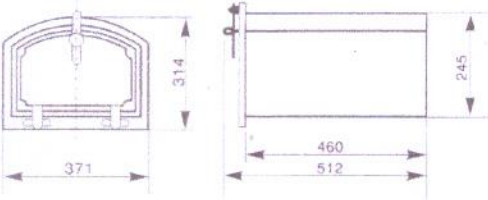

Size:
250x290mm

Grates

Size:
135x245mm
135x290mm

Grates

Size:
200x290mm
200x300mm

UAB Panevėžio ketus
+37069839465

Kitchen stove doors

Size:
275x375mm

Kitchen stove doors

Size:
330x440mm

Oven doors

Size:
290x415mm

TIPAS	L	B	C	L
I	690	400	168	332
II	795	460	193	370

Kitchen stove cooking plates

Size:
Big 460x795mm
Small 400x685mm

Oven with glass

Oven

Big oven

Baking oven doors with glass

**Size: Inside 440x230mm
Outside 495x285 mm**

Baking oven doors

**Size: Inside 440x230mm
Outside 495x285 mm**

Cleaning doors

**Size:
150x150mm**

Ash dump

**Size:
196x240mm**

Ash place door

**Size
174x174mm**

Kitchen stove doors with glass

Size:
371x314 mm

Kitchen stove doors with glass

Size:
275x375mm